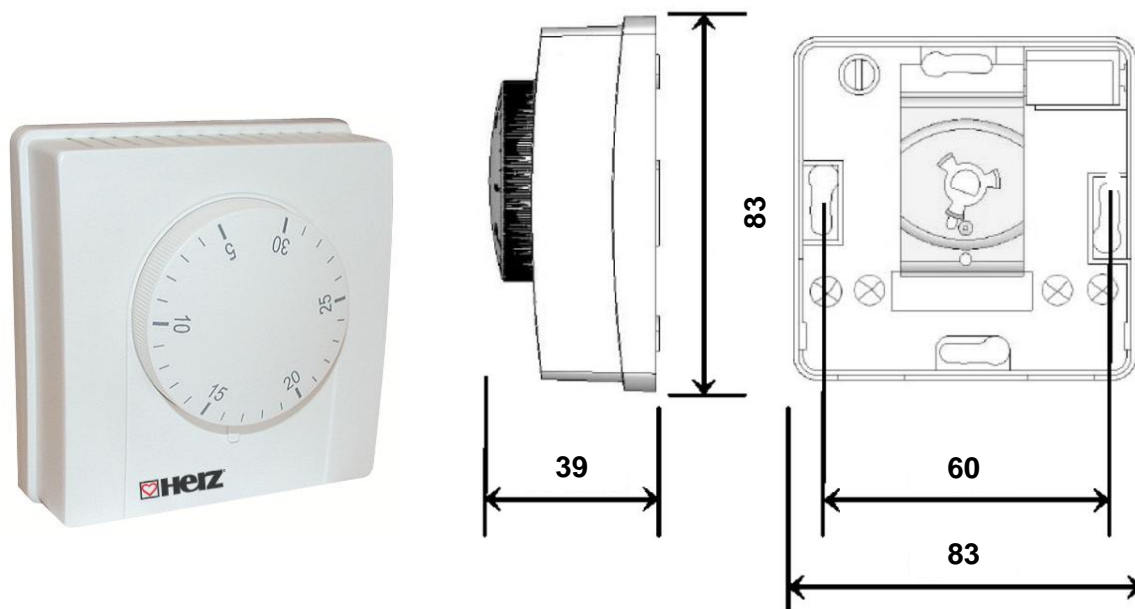

HERZ Ambient thermostat

Mechanical ambient thermostat BELUX

Data sheet for 3 F791 00, Issue 0715

☑ Dimensions in mm

☑ Main characteristics

Ambient thermostat with electro-mechanical operation by means of saturated vapour and expandable stainless-steel membrane.

Possibility of blocking desired working temperature.

Thermal feedback, 230 VAC, NC.

☑ Technical Data

Regulation	+5 °C to +30 °C
Temperature differential	0.6 °C to 20°C
Temperature gradient	1K/15min
Contacts power	10(3)A/250V
Contacts	Silver 1000/1000
Feed	230V/50Hz
Electrical protection	Class II IP30
Dimensions	83x86x39mm

☑ Limitation

☑ Installation and assembly

For correct operation, the thermostat must be positioned approx 1,5m from the floor and always away from draughts and heat sources as shown in Figure A. It can be fixed either through a built-in connection box, or directly to the wall, by means of two of the holes on the back part of the thermostat base. (Important locate it on an absolutely flat surface with no bumps, using screws size 3x22mm as a maximum).

- 1 Remove the regulator button by pressing gently outwards with a narrow screwdriver between the button and the cover.
- 2 Loosen the single screws to be able to withdraw the cover.
- 3 Fix the thermostat base directly to the wall or electric cabinet.
- 4 Connect the electric cables to the terminals in accordance with the attached electrical diagram, which is shown inside the thermostat lid.
- 5 Assemble the cover by pressing on the corresponding screw and position the regulator button again with gentle manual pressure •