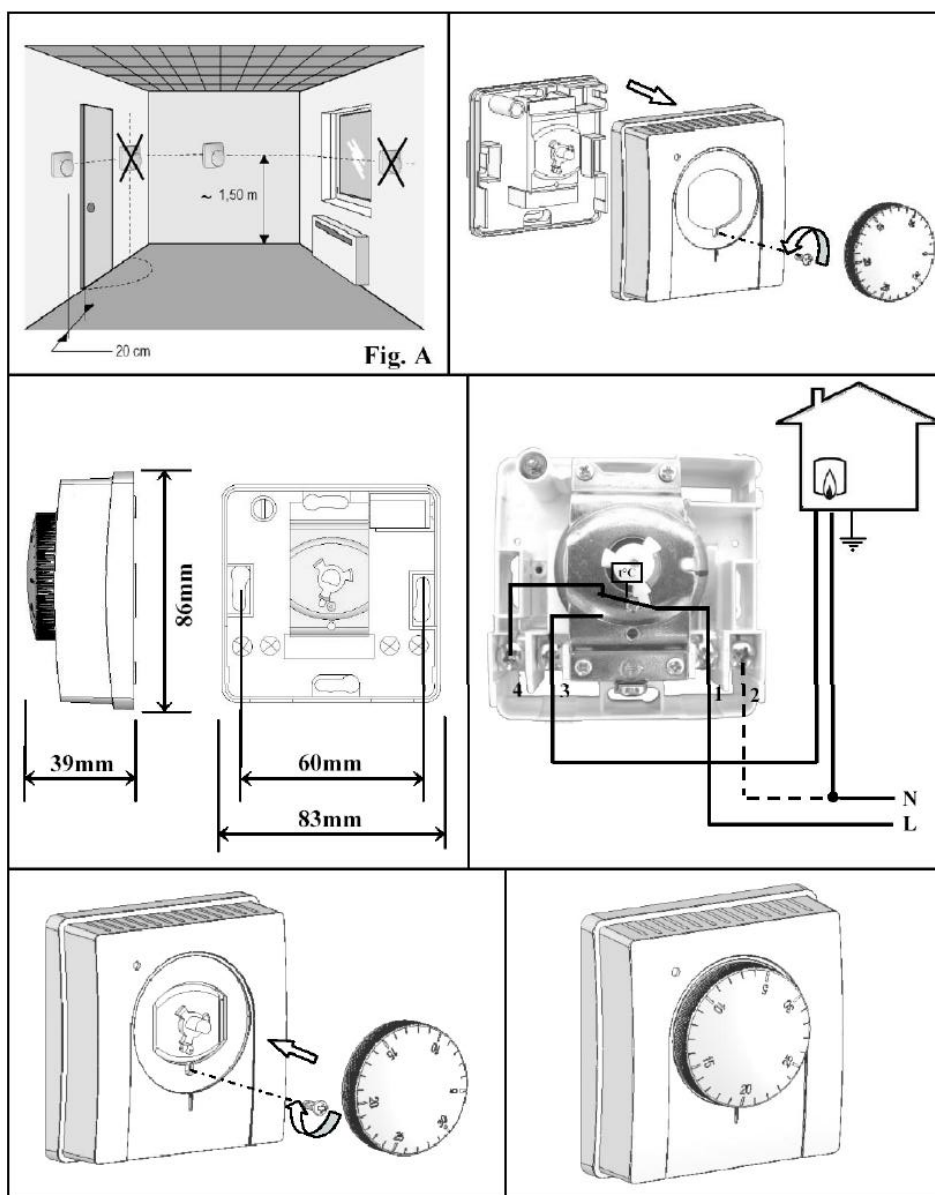

HERZ Ambient thermostat

Mechanical ambient thermostat BELUX

Data sheet for 3 F791 00, Issue 0715

☑ Dimensions in mm

☑ Main characteristics

Ambient thermostat with electro-mechanical operation by means of saturated vapour and expandable stainless-steel membrane.

Possibility of blocking desired working temperature.

Thermal feedback, 230 VAC, NC.

☑ Technical Data

Regulation	+5 °C to +30 °C
Temperature differential	0.6 °C to 20°C
Temperature gradient	1K/15min
Contacts power	10(3)A/250V
Contacts	Silver 1000/1000
Feed	230V/50Hz
Electrical protection	Class II IP30
Dimensions	83x86x39mm

☑ Limitation

☑ Installation and assembly

For correct operation, the thermostat must be positioned approx 1,5m from the floor and always away from draughts and heat sources as shown in Figure A. It can be fixed either through a built-in connection box, or directly to the wall, by means of two of the holes on the back part of the thermostat base. (Important locate it on an absolutely flat surface with no bumps, using screws size 3x22mm as a maximum).

- 1 Remove the regulator button by pressing gently outwards with a narrow screwdriver between the button and the cover.
- 2 Loosen the single screws to be able to withdraw the cover.
- 3 Fix the thermostat base directly to the wall or electric cabinet.
- 4 Connect the electric cables to the terminals in accordance with the attached electrical diagram, which is shown inside the thermostat lid.
- 5 Assemble the cover by pressing on the corresponding screw and position the regulator button again with gentle manual pressure •