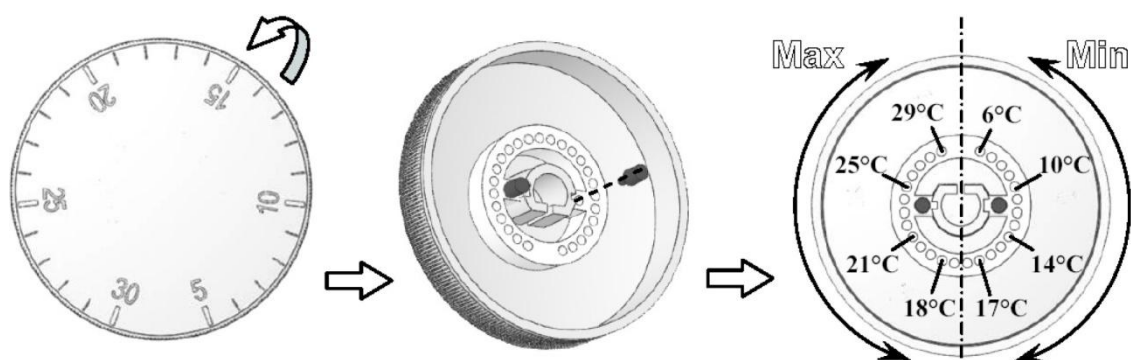

HERZ Ambient thermostat

Mechanical ambient thermostat BELUX

Data sheet for 3 F791 00, Issue 0715

☑ Dimensions in mm

☑ Main characteristics

Ambient thermostat with electro-mechanical operation by means of saturated vapour and expandable stainless-steel membrane.

Possibility of blocking desired working temperature.

Thermal feedback, 230 VAC, NC.

☑ Technical Data

Regulation	+5 °C to +30 °C
Temperature differential	0.6 °C to 20°C
Temperature gradient	1K/15min
Contacts power	10(3)A/250V
Contacts	Silver 1000/1000
Feed	230V/50Hz
Electrical protection	Class II IP30
Dimensions	83x86x39mm

☑ Limitation

☑ Installation and assembly

For correct operation, the thermostat must be positioned approx 1,5m from the floor and always away from draughts and heat sources as shown in Figure A. It can be fixed either through a built-in connection box, or directly to the wall, by means of two of the holes on the back part of the thermostat base. (Important locate it on an absolutely flat surface with no bumps, using screws size 3x22mm as a maximum).