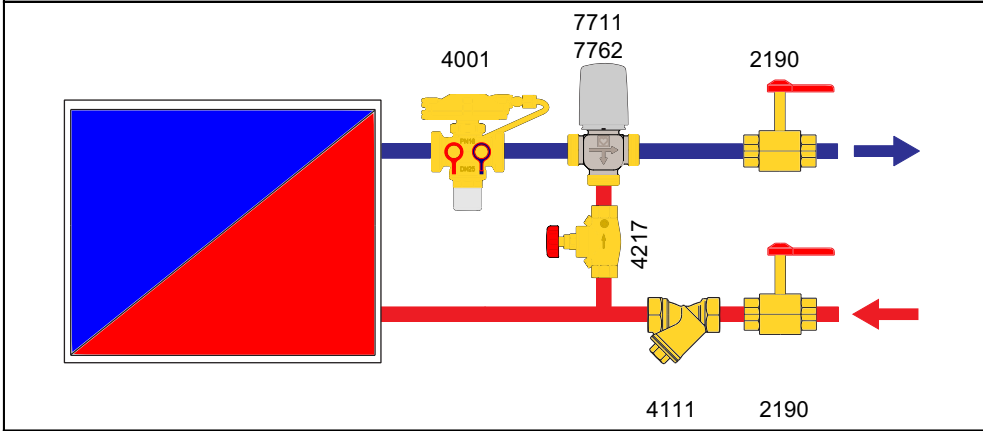

**TYPICAL INSTALLATION
SCHEMAS**

14	7712
15	7793 00
16	7793 23
17	7217 TS-V
18	7794
19	2100
20	4001
21	4004
22	4017
23	7760
24	7711
25	4219

1	4218 GF
2	4111
3	4216
4	4215
5	4002
6	4217 GM
7	7763
8	7762
9	7990
10	7940
11	7710
12	7790
13	4037

Hydraulic Static
2-Point Temperature Control

Hydraulic Static
2-Point Temperature Control

Hydraulic DP-Controller
modularly Temperature Control

Hydraulic Static
modularly Temperature Control

Hydraulic Dynamic
Flow Controller
2-Point Temperature Control

Hydraulic DP-Controller
2-Point Temperature Control

Hydraulic Dynamic
Flow Controller
modularly Temperature

Dynamic Flow Controller
modularly Temperature Control

Dynamic DP-Controller
modularly Temperature Control