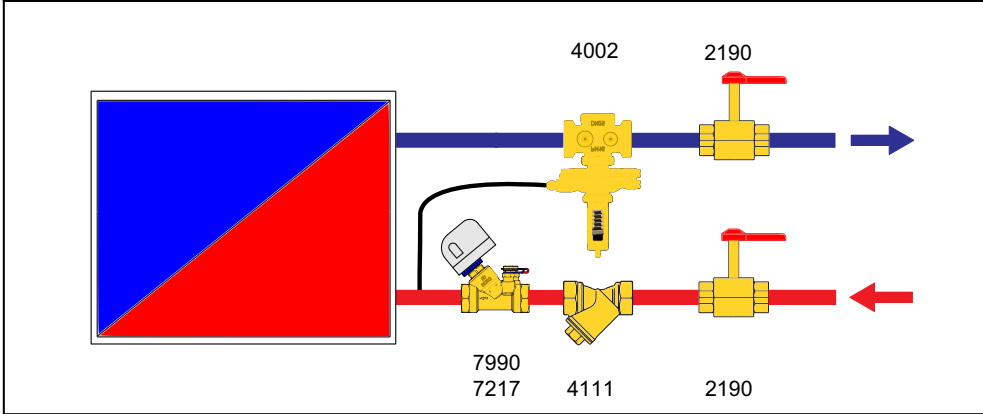

**TYPICAL INSTALLATION
SCHEMAS**

14	7712
15	7793 00
16	7793 23
17	7217 TS-V
18	7794
19	2100
20	4001
21	4004
22	4017
23	7760
24	7711
25	4219

1	4218 GF
2	4111
3	4216
4	4215
5	4002
6	4217 GM
7	7763
8	7762
9	7990
10	7940
11	7710
12	7790
13	4037

Hydraulic Static
2-Point Temperature Control

Hydraulic Static
2-Point Temperature Control

Hydraulic DP-Controller
modularly Temperature Control

Hydraulic Static
modularly Temperature Control

Hydraulic Dynamic
Flow Controller
2-Point Temperature Control

Hydraulic DP-Controller
2-Point Temperature Control

Hydraulic Dynamic
Flow Controller
modularly Temperature

Dynamic Flow Controller
modularly Temperature Control

Dynamic DP-Controller
modularly Temperature Control