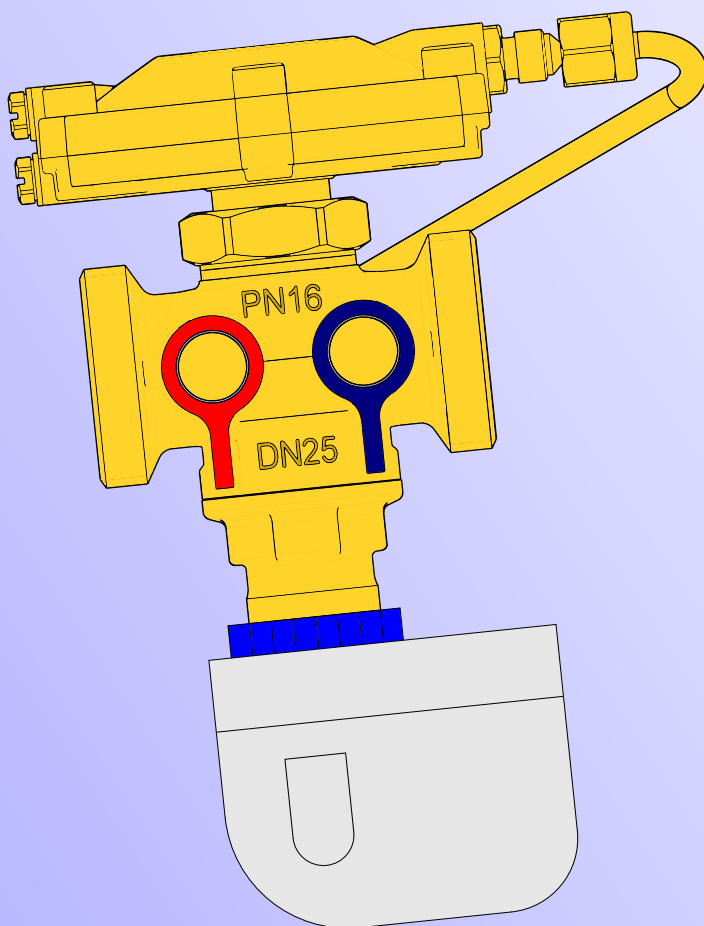

**TYPICAL INSTALLATION
SCHEMAS**

14	7712
15	7793 00
16	7793 23
17	7217 TS-V
18	7794
19	2100
20	4001
21	4004
22	4017
23	7760
24	7711
25	4219

1	4218 GF
2	4111
3	4216
4	4215
5	4002
6	4217 GM
7	7763
8	7762
9	7990
10	7940
11	7710
12	7790
13	4037

Hydraulic Static
2-Point Temperature Control

Hydraulic Static
2-Point Temperature Control

Hydraulic DP-Controller
modularly Temperature Control

Hydraulic Static
modularly Temperature Control

Hydraulic Dynamic
Flow Controller
2-Point Temperature Control

Hydraulic DP-Controller
2-Point Temperature Control

Hydraulic Dynamic
Flow Controller
modularly Temperature

Dynamic Flow Controller
modularly Temperature Control

Dynamic DP-Controller
modularly Temperature Control

2190	Ball Valve
4000	Orifice
4001	flow Controller
4002	dp- Controller
4006	modular motorized flow Controller
4111	Strainer
4116	Butterfly Valve
7217	Controll Valve
7217 V	Controll balancing Valve
7709	Actuator (on-off)
7710	Actuator (on-off)
7711	Actuator (modular)
7760	motorized controll Valve (2-port)
7761	motorized controll Valve (3-port)
7762	motorized controll Valve (3-port)
7990	Actuator (modular)