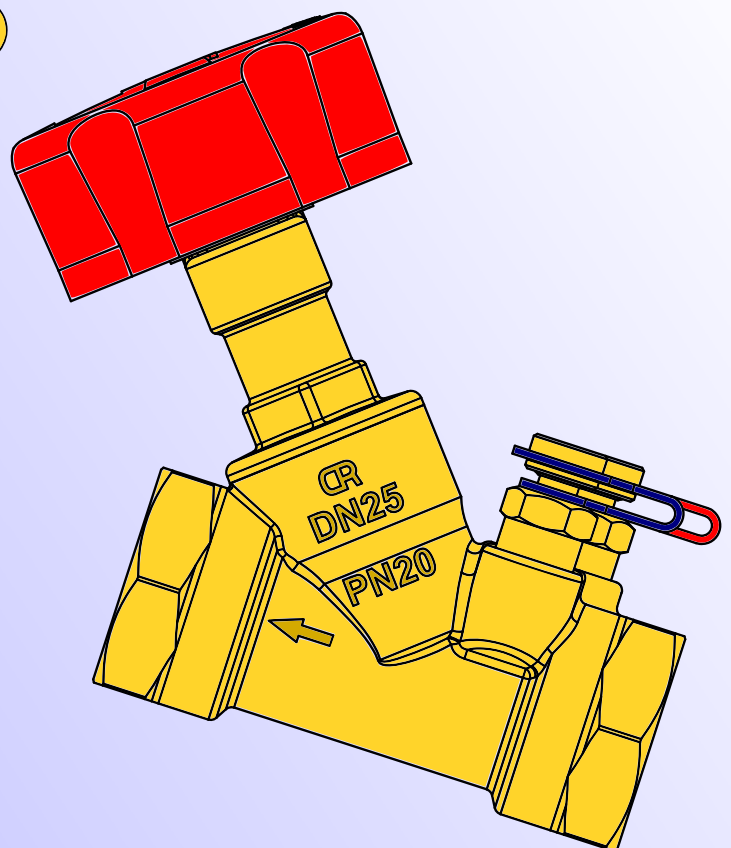

**TYPICAL INSTALLATION
SCHEMAS**

14	7712
15	7793 00
16	7793 23
17	7217 TS-V
18	7794
19	2100
20	4001
21	4004
22	4017
23	7760
24	7711
25	4219

1	4218 GF
2	4111
3	4216
4	4215
5	4002
6	4217 GM
7	7763
8	7762
9	7990
10	7940
11	7710
12	7790
13	4037

Hydraulic Static
2-Point Temperature Control

Hydraulic Static
2-Point Temperature Control

Hydraulic DP-Controller
modularly Temperature Control

Hydraulic Static
modularly Temperature Control

Hydraulic Dynamic
Flow Controller
2-Point Temperature Control

Hydraulic DP-Controller
2-Point Temperature Control

Hydraulic Dynamic
Flow Controller
modularly Temperature

Dynamic Flow Controller
modularly Temperature Control

Dynamic DP-Controller
modularly Temperature Control

2190	Ball Valve
4000	Orifice
4001	flow Controller
4002	dp- Controller
4006	modular motorized flow Controller
4111	Strainer
4116	Butterfly Valve
7217	Controll Valve
7217 V	Controll balancing Valve
7709	Actuator (on-off)
7710	Actuator (on-off)
7711	Actuator (modular)
7760	motorized controll Valve (2-port)
7761	motorized controll Valve (3-port)
7762	motorized controll Valve (3-port)
7990	Actuator (modular)