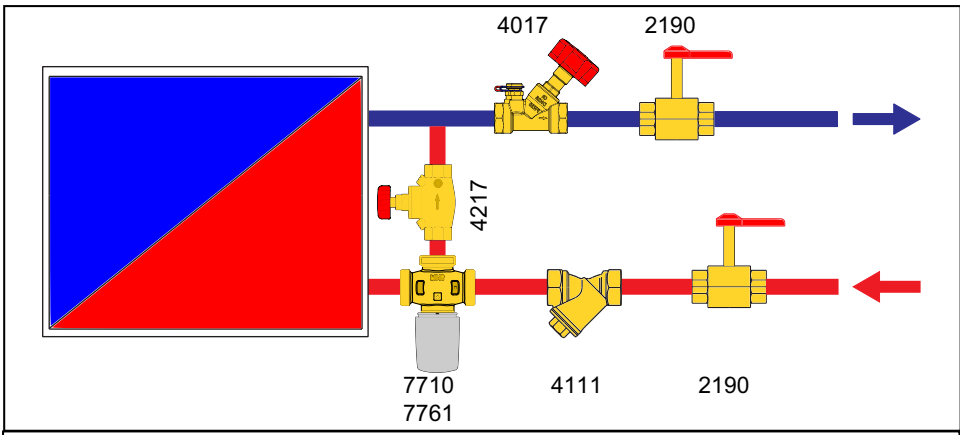

**TYPICAL INSTALLATION
SCHEMAS**

14	7712
15	7793 00
16	7793 23
17	7217 TS-V
18	7794
19	2100
20	4001
21	4004
22	4017
23	7760
24	7711
25	4219

1	4218 GF
2	4111
3	4216
4	4215
5	4002
6	4217 GM
7	7763
8	7762
9	7990
10	7940
11	7710
12	7790
13	4037

Hydraulic Static
2-Point Temperature Control

Hydraulic Static
2-Point Temperature Control

Hydraulic DP-Controller
modularly Temperature Control

Hydraulic Static
modularly Temperature Control

Hydraulic Dynamic
Flow Controller
2-Point Temperature Control