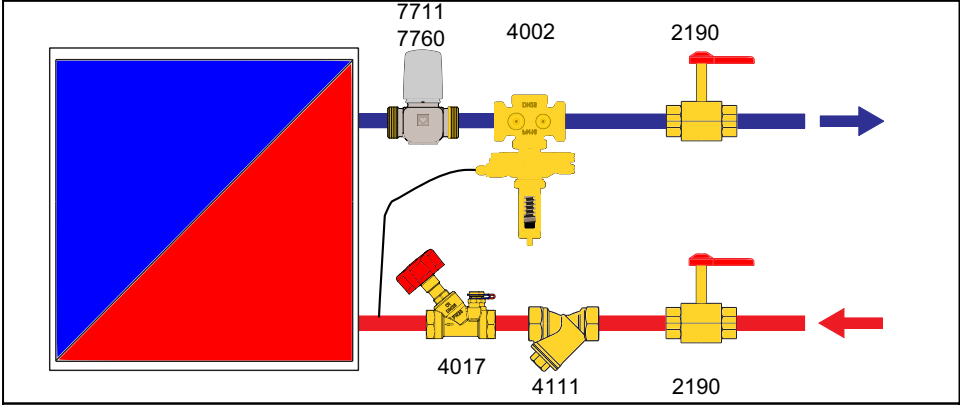

**TYPICAL INSTALLATION
SCHEMAS**

14	7712
15	7793 00
16	7793 23
17	7217 TS-V
18	7794
19	2100
20	4001
21	4004
22	4017
23	7760
24	7711
25	4219

1	4218 GF
2	4111
3	4216
4	4215
5	4002
6	4217 GM
7	7763
8	7762
9	7990
10	7940
11	7710
12	7790
13	4037

Hydraulic Static
2-Point Temperature Control

Hydraulic Static
2-Point Temperature Control

Hydraulic DP-Controller
modularly Temperature Control

Hydraulic Static
modularly Temperature Control

Hydraulic Dynamic
Flow Controller
2-Point Temperature Control