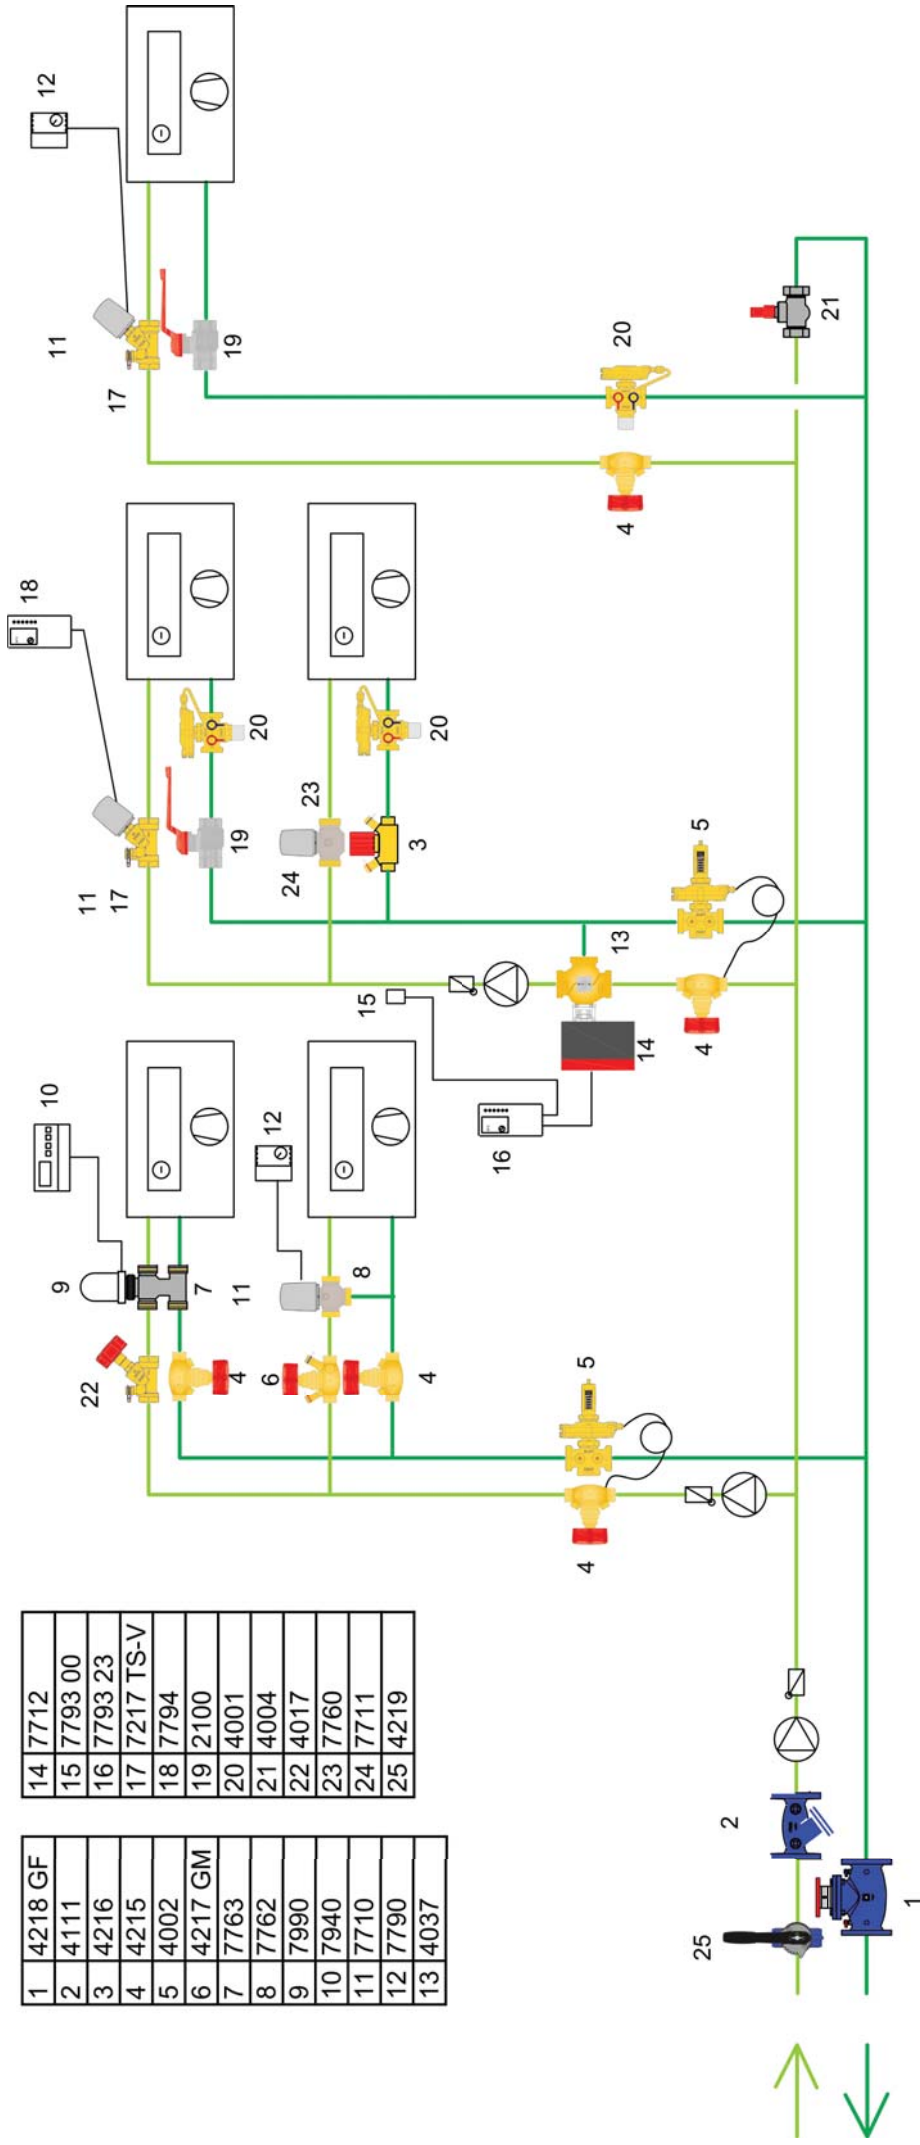

**TYPICAL INSTALLATION
SCHEMAS**

14	7712
15	7793 00
16	7793 23
17	7217 TS-V
18	7794
19	2100
20	4001
21	4004
22	4017
23	7760
24	7711
25	4219

1	4218 GF
2	4111
3	4216
4	4215
5	4002
6	4217 GM
7	7763
8	7762
9	7990
10	7940
11	7710
12	7790
13	4037

Hydraulic Static
2-Point Temperature Control

Hydraulic Static
2-Point Temperature Control

Hydraulic DP-Controller
modularly Temperature Control

Hydraulic Static
modularly Temperature Control

Hydraulic Dynamic
Flow Controller
2-Point Temperature Control

Hydraulic DP-Controller
2-Point Temperature Control

Hydraulic Dynamic
Flow Controller
modularly Temperature

Dynamic Flow Controller
modularly Temperature Control

Dynamic DP-Controller
modularly Temperature Control

2190	Ball Valve
4000	Orifice
4001	flow Controller
4002	dp- Controller
4006	modular motorized flow Controller
4111	Strainer
4116	Butterfly Valve
7217	Controll Valve
7217 V	Controll balancing Valve
7709	Actuator (on-off)
7710	Actuator (on-off)
7711	Actuator (modular)
7760	motorized controll Valve (2-port)
7761	motorized controll Valve (3-port)
7762	motorized controll Valve (3-port)
7990	Actuator (modular)