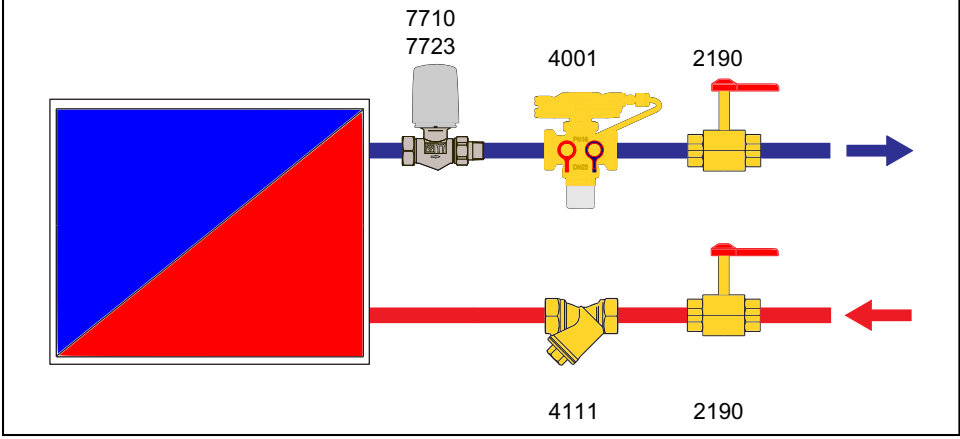

**TYPICAL INSTALLATION
SCHEMAS**

14	7712
15	7793 00
16	7793 23
17	7217 TS-V
18	7794
19	2100
20	4001
21	4004
22	4017
23	7760
24	7711
25	4219

1	4218 GF
2	4111
3	4216
4	4215
5	4002
6	4217 GM
7	7763
8	7762
9	7990
10	7940
11	7710
12	7790
13	4037

Hydraulic Static
2-Point Temperature Control

Hydraulic Static
2-Point Temperature Control

Hydraulic DP-Controller
modularly Temperature Control

Hydraulic Static
modularly Temperature Control

Hydraulic Dynamic
Flow Controller
2-Point Temperature Control

Hydraulic DP-Controller
2-Point Temperature Control

Hydraulic Dynamic
Flow Controller
modularly Temperature

Dynamic Flow Controller
modularly Temperature Control

Dynamic DP-Controller
modularly Temperature Control