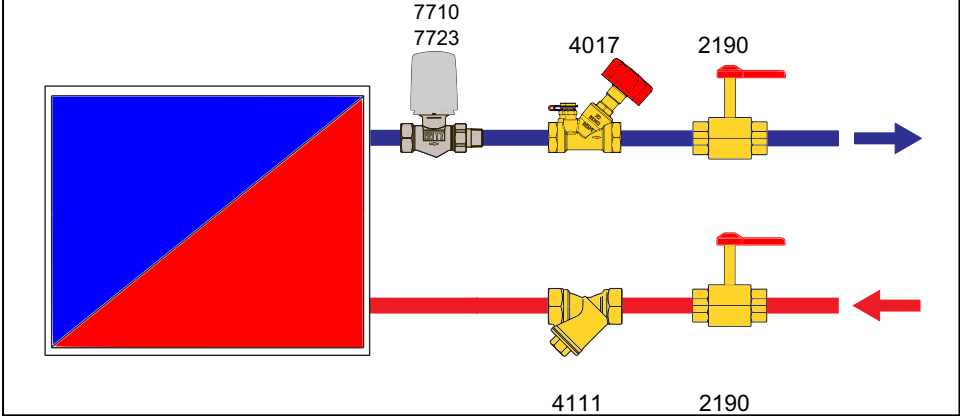

**TYPICAL INSTALLATION
SCHEMAS**

14	7712
15	7793 00
16	7793 23
17	7217 TS-V
18	7794
19	2100
20	4001
21	4004
22	4017
23	7760
24	7711
25	4219

1	4218 GF
2	4111
3	4216
4	4215
5	4002
6	4217 GM
7	7763
8	7762
9	7990
10	7940
11	7710
12	7790
13	4037

Hydraulic Static
2-Point Temperature Control

Hydraulic Static
2-Point Temperature Control

Hydraulic DP-Controller
modularly Temperature Control

Hydraulic Static
modularly Temperature Control

Hydraulic Dynamic
Flow Controller
2-Point Temperature Control