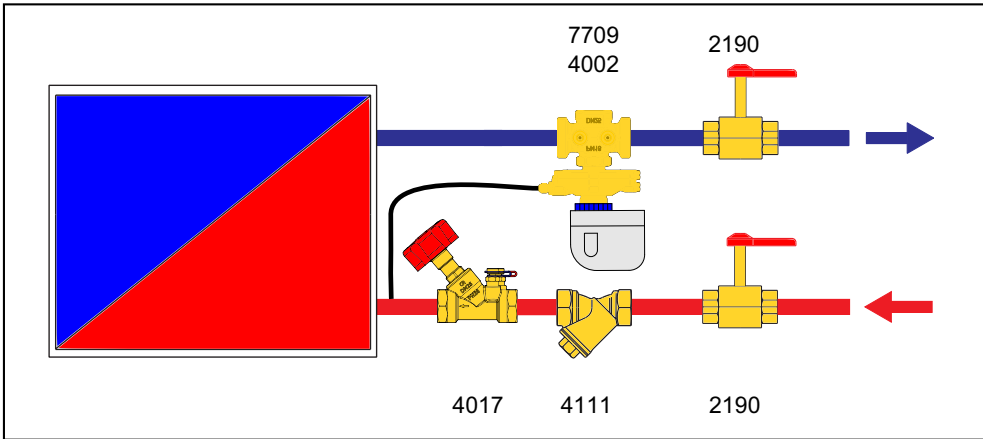

**TYPICAL INSTALLATION
SCHEMAS**

14	7712
15	7793 00
16	7793 23
17	7217 TS-V
18	7794
19	2100
20	4001
21	4004
22	4017
23	7760
24	7711
25	4219

1	4218 GF
2	4111
3	4216
4	4215
5	4002
6	4217 GM
7	7763
8	7762
9	7990
10	7940
11	7710
12	7790
13	4037

Hydraulic Static
2-Point Temperature Control

Hydraulic Static
2-Point Temperature Control

Hydraulic DP-Controller
modularly Temperature Control

Hydraulic Static
modularly Temperature Control

Hydraulic Dynamic
Flow Controller
2-Point Temperature Control

Hydraulic DP-Controller
2-Point Temperature Control

Hydraulic Dynamic
Flow Controller
modularly Temperature

Dynamic Flow Controller
modularly Temperature Control

Dynamic DP-Controller
modularly Temperature Control