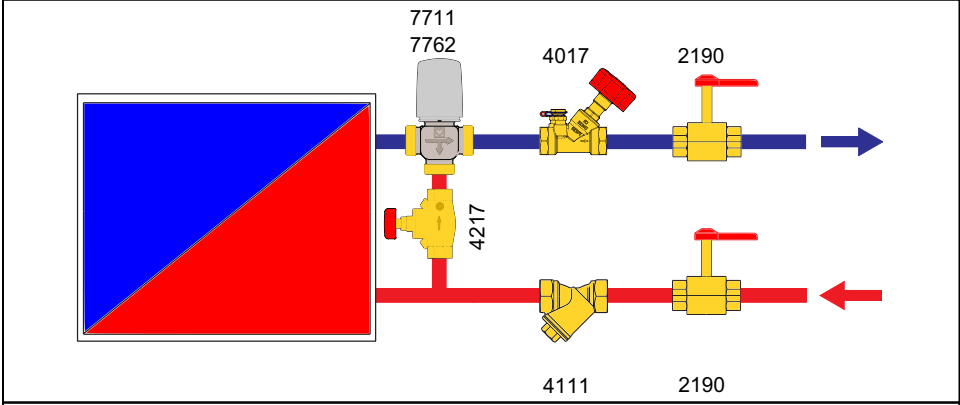

**TYPICAL INSTALLATION
SCHEMAS**

14	7712
15	7793 00
16	7793 23
17	7217 TS-V
18	7794
19	2100
20	4001
21	4004
22	4017
23	7760
24	7711
25	4219

1	4218 GF
2	4111
3	4216
4	4215
5	4002
6	4217 GM
7	7763
8	7762
9	7990
10	7940
11	7710
12	7790
13	4037

Hydraulic Static
2-Point Temperature Control

Hydraulic Static
2-Point Temperature Control

Hydraulic DP-Controller
modularly Temperature Control

Hydraulic Static
modularly Temperature Control

Hydraulic Dynamic
Flow Controller
2-Point Temperature Control