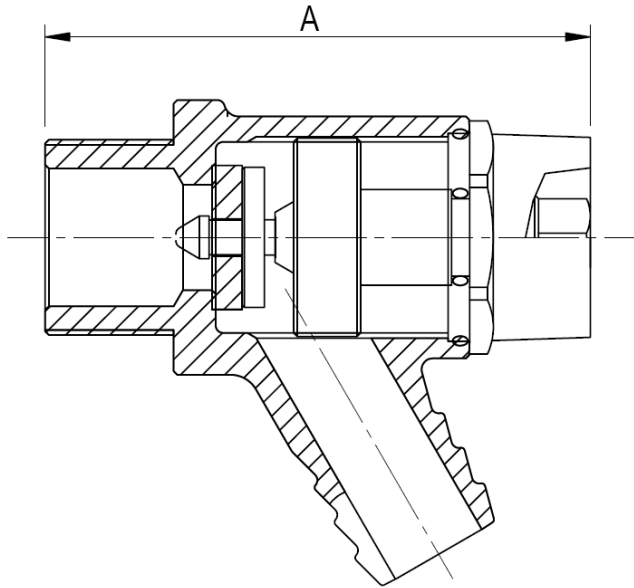

# HERZ Bronze Drain Tap PN10

Standard sheet for  
HV2879 (0209)

| Component   | Material | Spec         |
|-------------|----------|--------------|
| Body        | Bronze   | BS1400 LG2   |
| Stem        | Brass    | BS2874 CZ124 |
| Bonnet      | Brass    | BS2874 CZ124 |
| Disc Holder | Brass    | BS2874 CZ124 |
| Seat        | EPDM     |              |
| Stem Seal   | EPDM     |              |
| Bonnet Seal | EPDM     |              |

Materials

| Size   |    | 1/2" | 3/4" |
|--------|----|------|------|
| A      | mm | 55   | 65   |
| Weight | kg | 0.22 | 0.36 |

Dimensions

In accordance with BS 2879

Pressure/Temperature Rating

Maximum Temperature 120°C