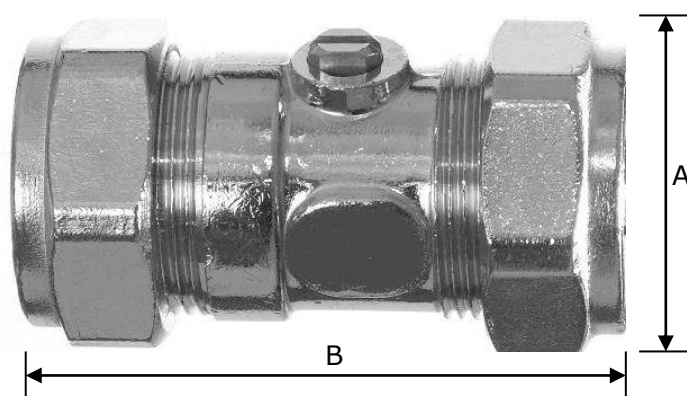

HERZ Flow Restrictor Service ball Valve PN16

Standard sheet for
TMVBVFR 0724

Component	Material
Body	Brass Chrome plated
Seat	EPDM
Nut	Brass
Ball	Brass Chrome plated

Materials

Fig No	Size	A	B
	mm	mm	mm
TMVBV15FR	15	26	55

Dimensions

UK Water Reg 4 Compliant

16 bar

5 bar at 120°C

16 bar at 30°C

Compression ends to BS EN 1254-2

Specification

Fig No Suffix	FR4	FR6	FR8	FR10	FR12	FR15	FR18
	4 l/m Pink	6 l/m Grey	8 l/m White	10 l/m Yellow	12 l/m Brown	15 l/m Blue	18 l/m Green