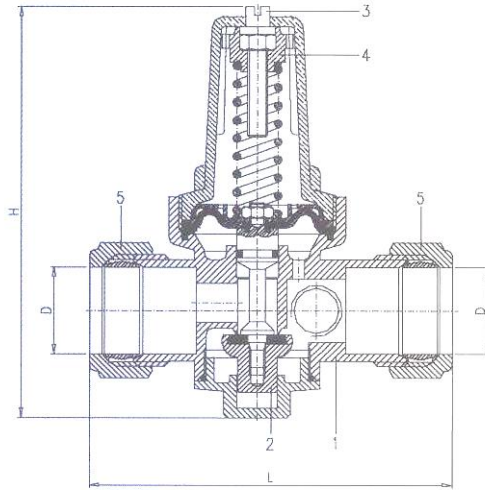

# HERZ Pressure Reducing Valve PN16

Standard sheet for  
HVPRVC (1121)

Component	Material	Type
Body	DZR Brass	CW602N
Shutter	DZR Brass	CW602N
Adjusting Screw	Galvanised Steel	
Spring Guide	Plastic	
Connections	Brass	CW614N
Diaphragm	NBR Elastomer Nylon Mesh	

Materials

Size	mm	15	22
D	mm	15	22
L	mm	64	75
H	mm	93	112

Dimensions

Max Fluid Temperature: 30°C  
 Max inlet Pressure: 16 bar  
 Adjustable Pressure Range: 1.5 – 6 bar

Specification

Herz Valves UK Ltd  
 Unit 2B  
 Centurion Business Park  
 Sturrock Way  
 Bretton  
 Peterborough  
 PE3 8YF