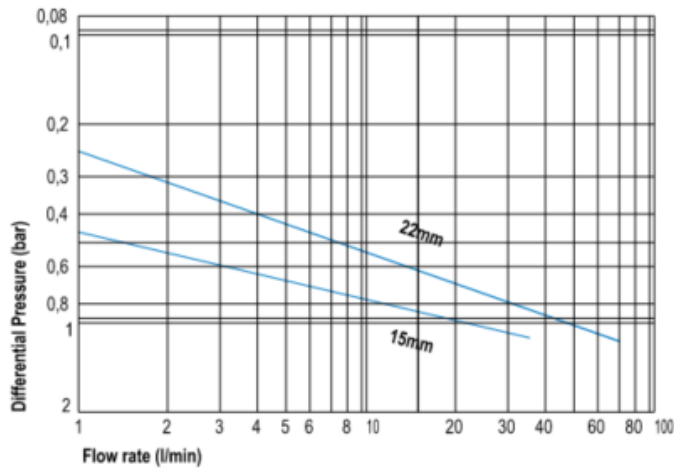

# HERZ Pressure Reducing Valve PN16

Standard sheet for  
HVPRVC (1121)

Component	Material	Type
Body	DZR Brass	CW602N
Shutter	DZR Brass	CW602N
Adjusting Screw	Galvanised Steel	
Spring Guide	Plastic	
Connections	Brass	CW614N
Diaphragm	NBR Elastomer Nylon Mesh	

Materials

Size	mm	15	22
D	mm	15	22
L	mm	64	75
H	mm	93	112

Dimensions

Max Fluid Temperature: 30°C  
 Max inlet Pressure: 16 bar  
 Adjustable Pressure Range: 1.5 – 6 bar

Specification

Herz Valves UK Ltd  
 Unit 2B  
 Centurion Business Park  
 Sturrock Way  
 Bretton  
 Peterborough  
 PE3 8YF